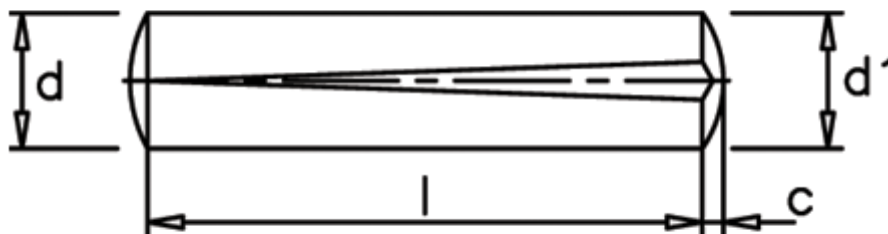

Data Sheet

Article number: 080133231

Description: KLEE Slotted pin S1 4x18
Stainless 1.4305

Measures

c	= 0,6
d	= 4.0
d1	= 4.35
Length	= 18